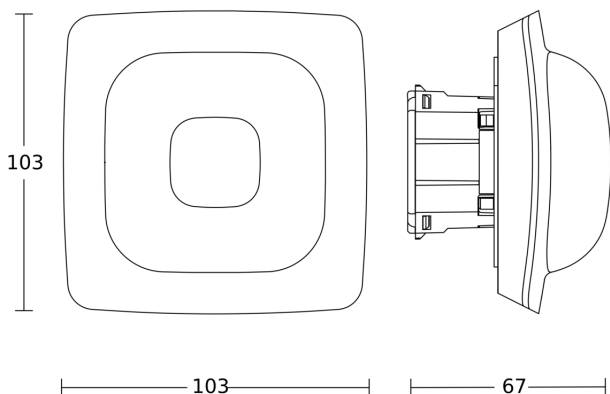

Presence detector - Professional Line

IR Quattro HD-2 24m

COM1 - in-ceiling installation
EAN 4007841 079406
Article number 079406

Dimension Drawing 1

Dimension Drawing 2